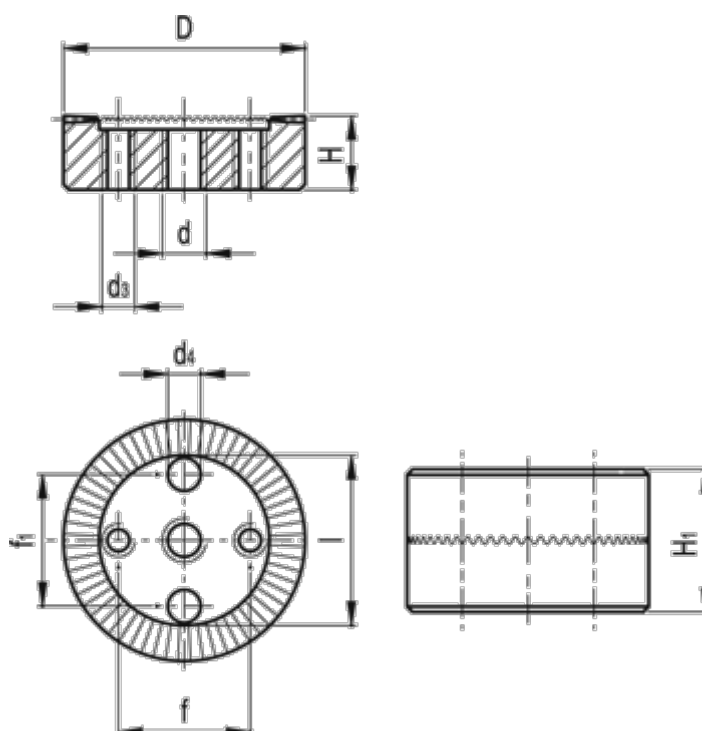

# Data Sheet

Article number: 20656535

Description: E+G Serrated locking plate  
GN 187.4-32-48-C-ST

## Measures

D	= 32	l	= 23.5
d	= M6	Number of teeth	= 48
d1	= 5.3	Weight (g)	= 41
d4 H11	= 5		
f	= 18		
f1	= 18		
H +/-0.9	= 9.0		
H1	= 18		